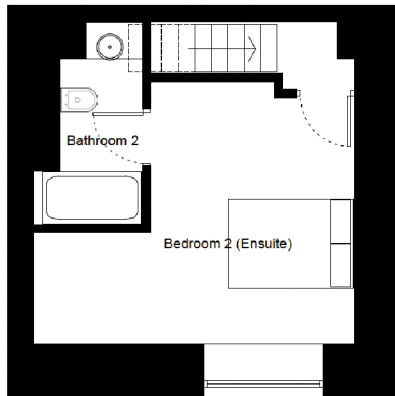

PLOT 17 - THE MEWS

First Floor

Ground Floor

Second Floor

Ground Floor
Mezzanine

86.27 Sq.M.

*Floorplan is for illustrative purposes only.