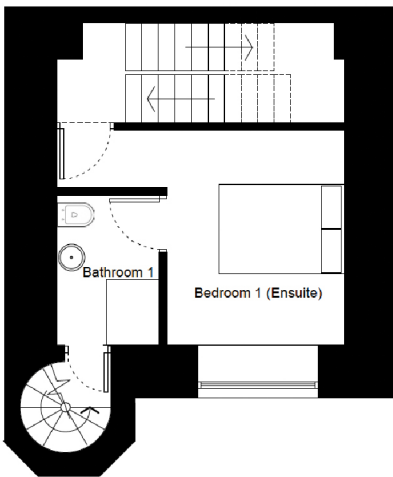

PLOT 17 - THE MEWS

First Floor

Ground Floor

Second Floor

Ground Floor
Mezzanine

86.27 Sq.M.

*Floorplan is for illustrative purposes only.