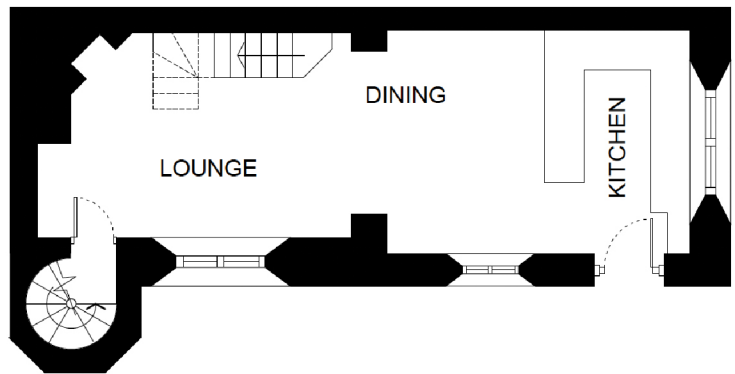

PLOT 17 - THE MEWS

First Floor

Ground Floor

Second Floor

Ground Floor
Mezzanine

86.27 Sq.M.

*Floorplan is for illustrative purposes only.